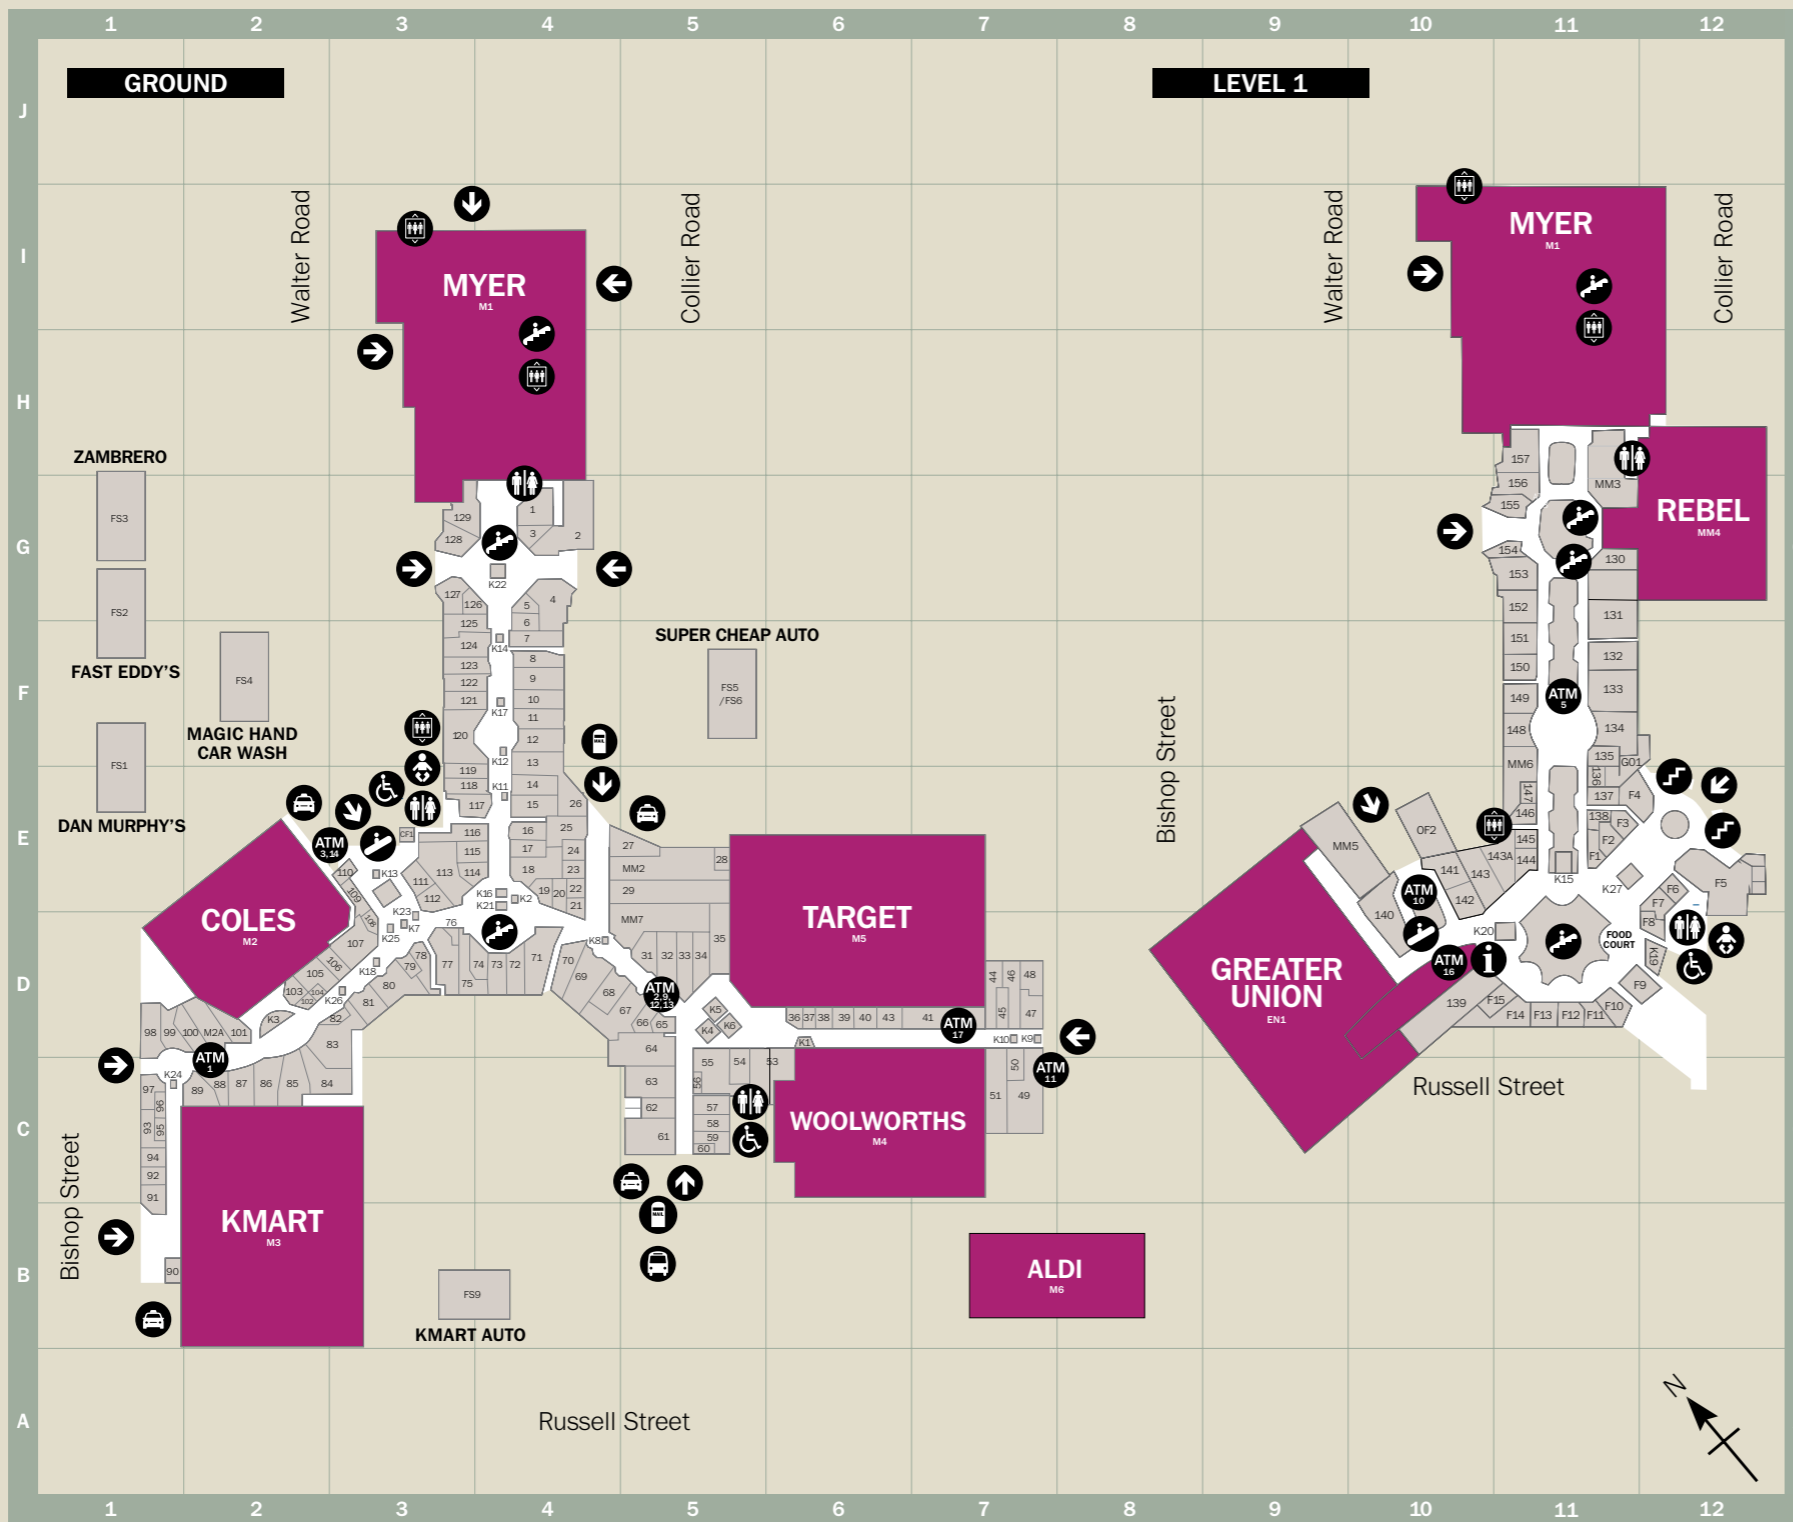

-  Customer Service
-  Entrance
-  Travelators
-  Escalators
-  Stairs
-  Lift
-  ATMs
-  Toilets
-  Parenting Room
-  Disabled Toilets
-  Taxi
-  Bus Interchange
-  Postbox

SERVICES

OPENING HOURS

Galleria open 7 days a week